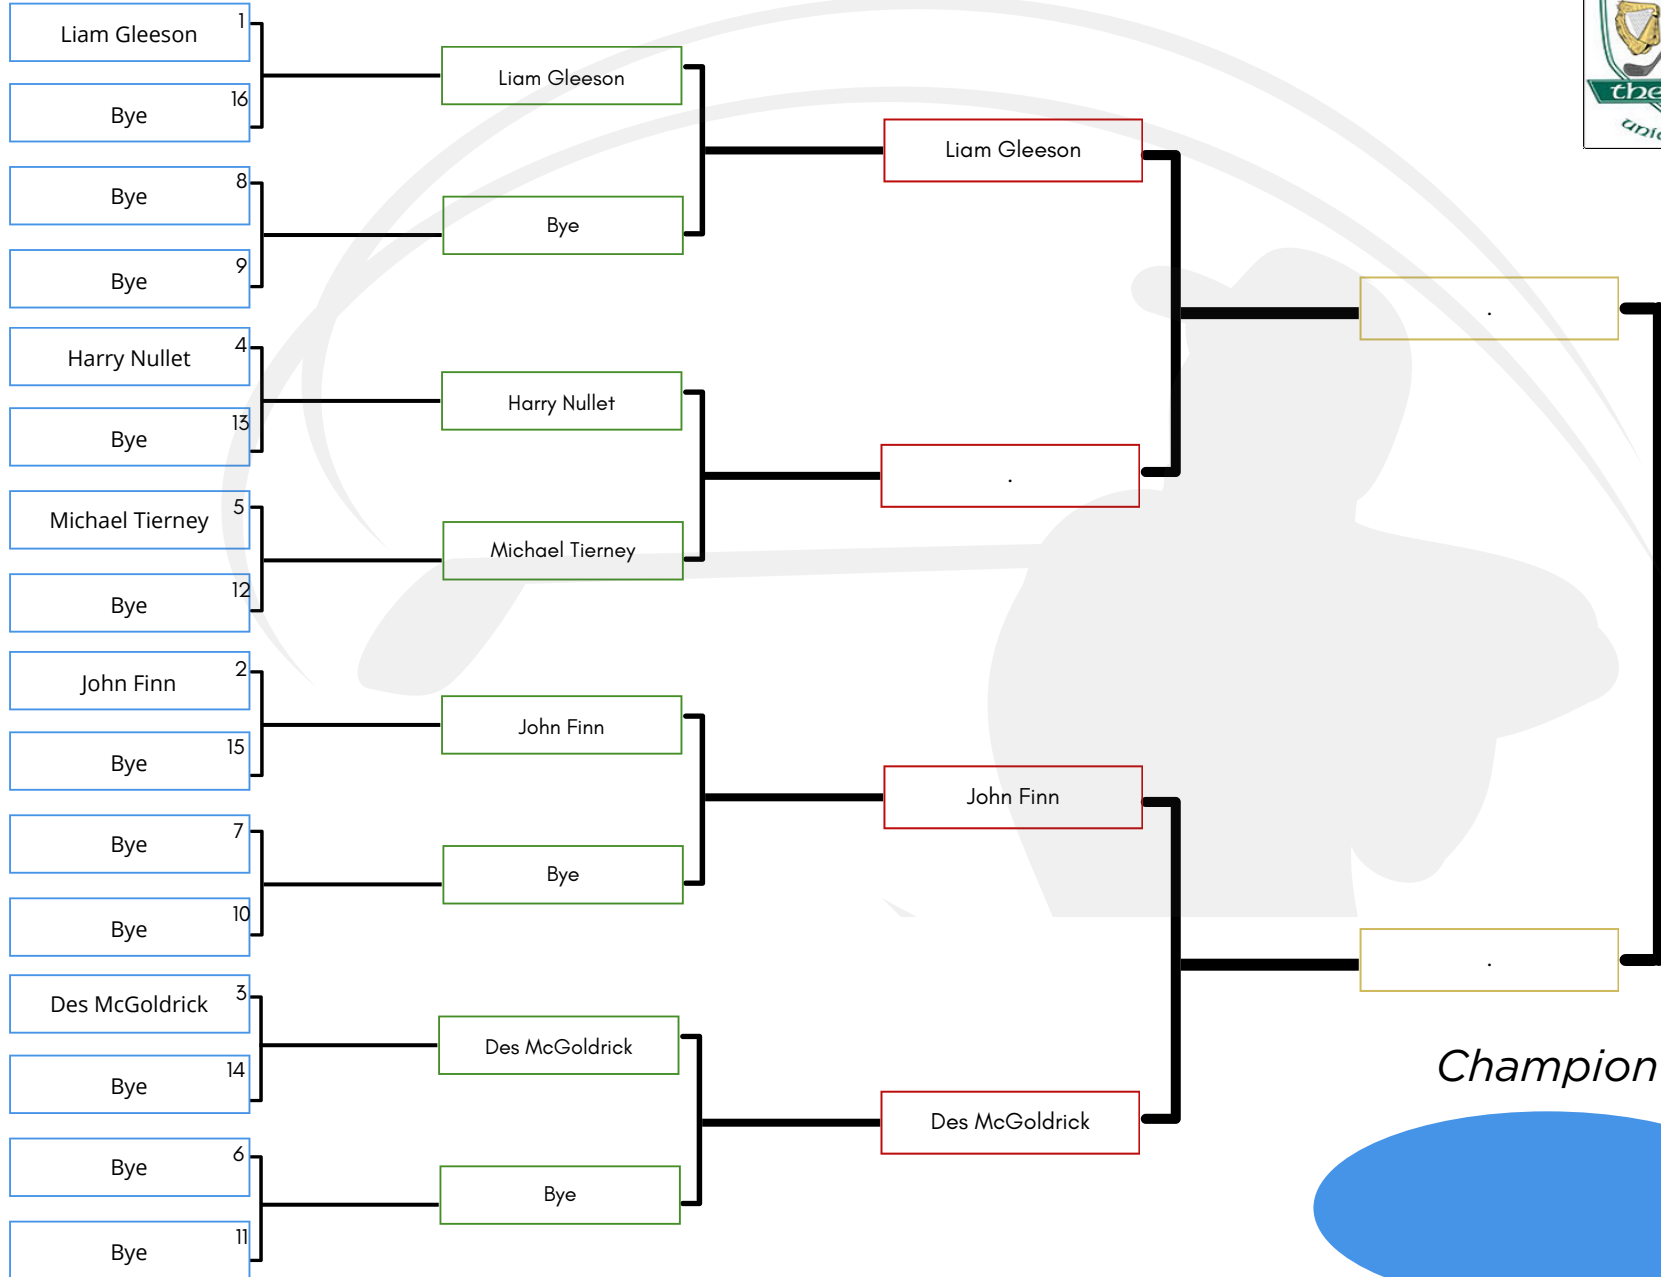

CLUB CHAMPIONSHIP QUALIFYING | FLIGHT A

June 3rd

June 4th

July 8th

July 9th