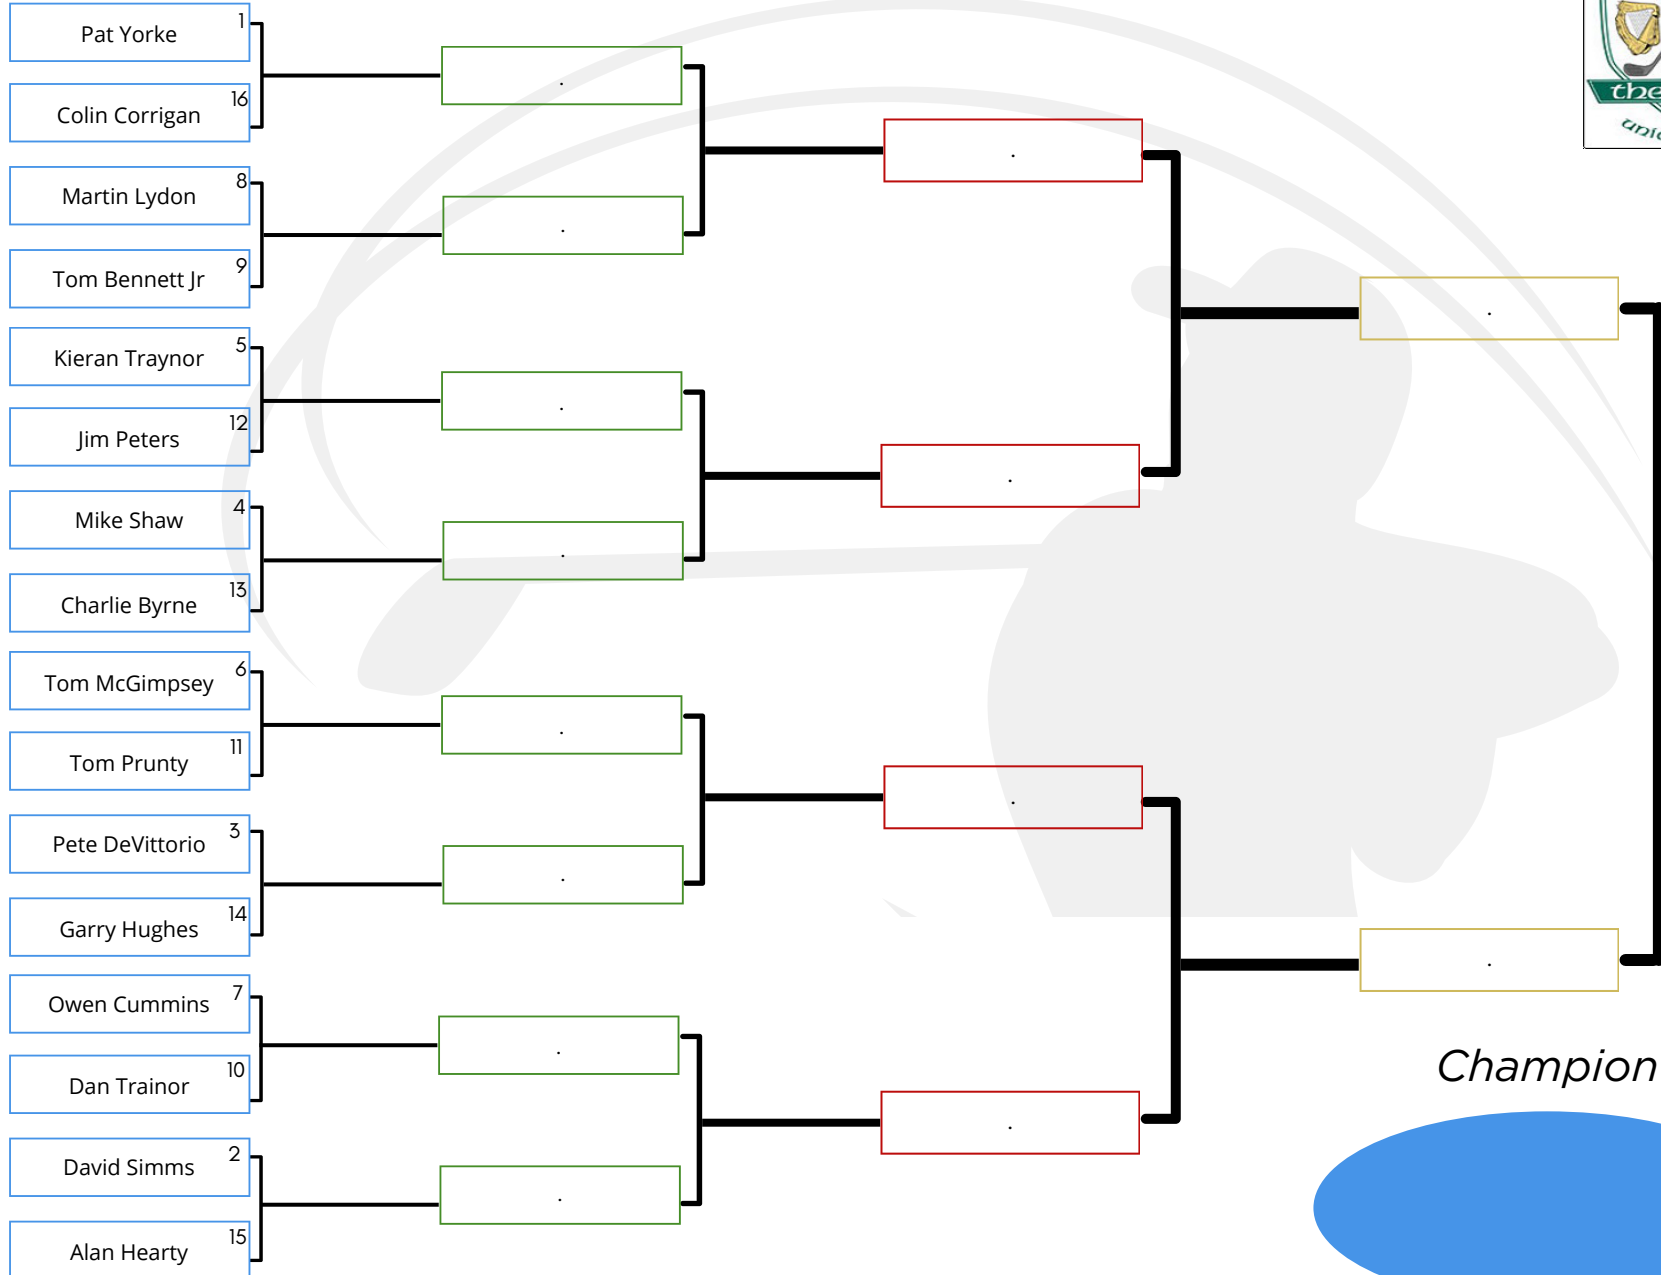

# CLUB CHAMPIONSHIP QUALIFYING | FLIGHT DRAW

June 3rd

June 4th

July 8th

July 9th

*Champion*