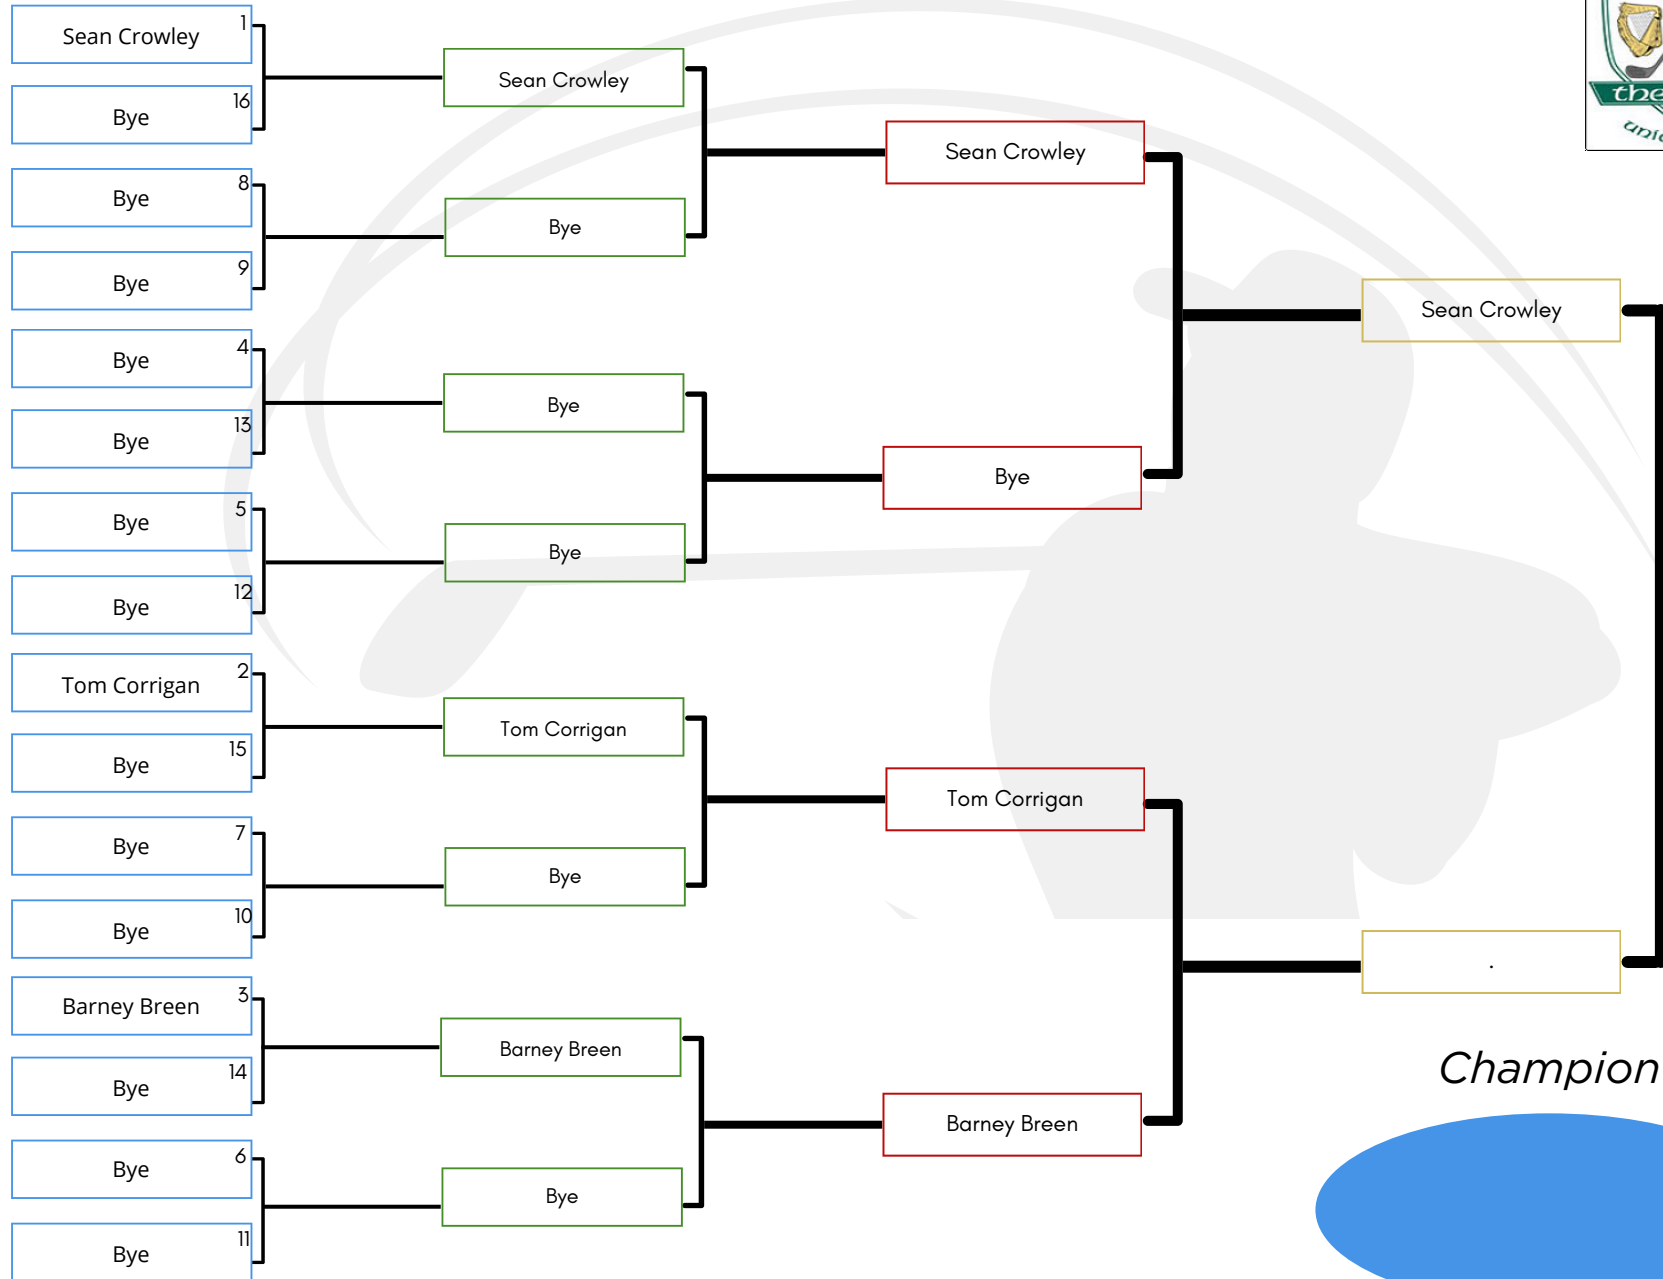

# CLUB CHAMPIONSHIP QUALIFYING | FLIGHT B

June 3rd

June 4th

July 8th

July 9th

*Champion*